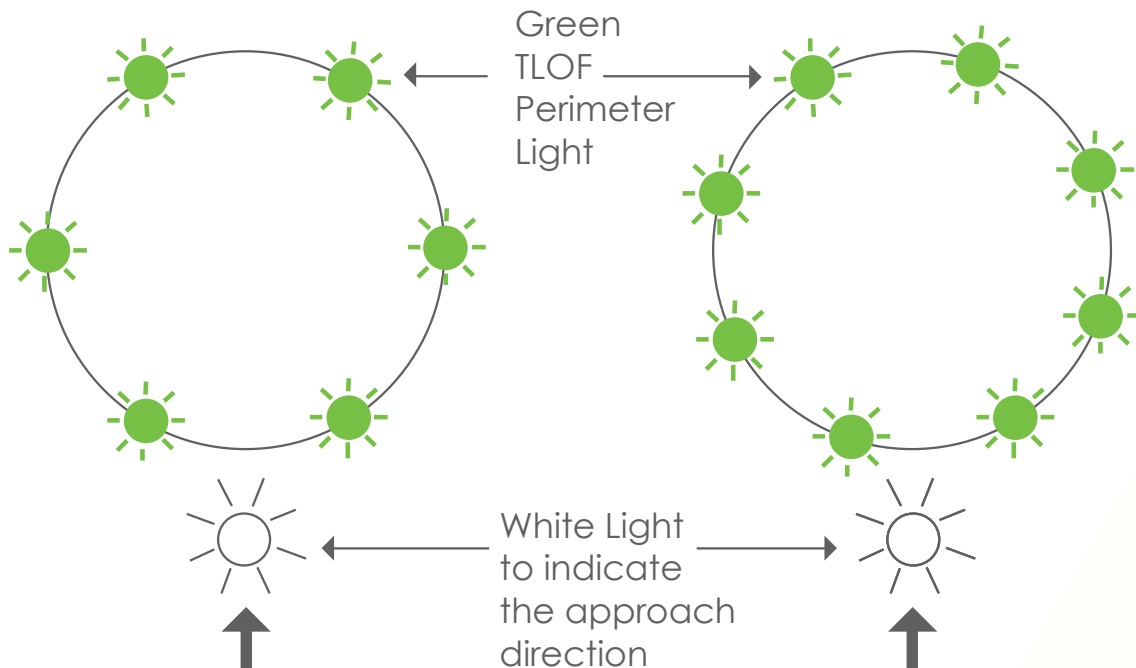

SUGGESTED CONFIGURATION