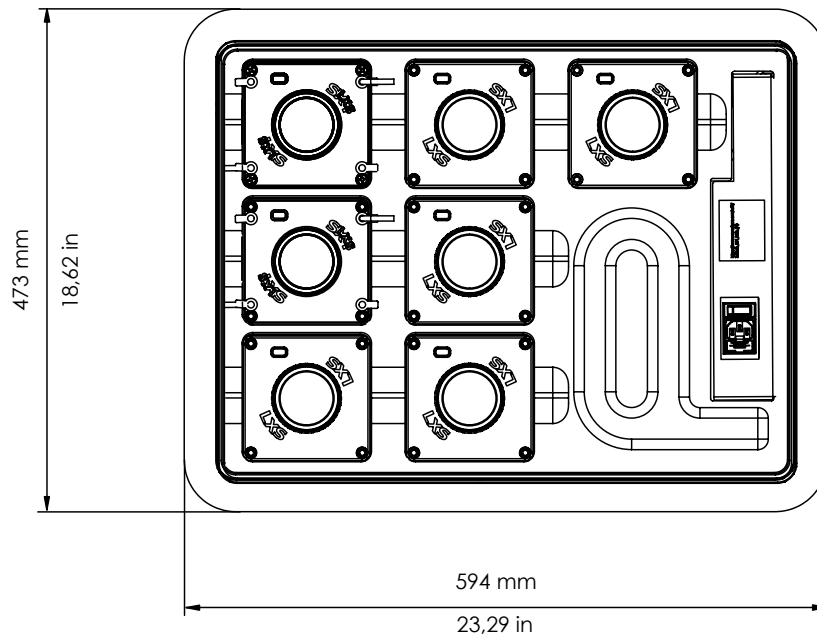

HELIPORT LIGHTS

LXS PORTABLE LIGHTING SYSTEM TECHNICAL DRAWING

7 LIGHTS VERSION